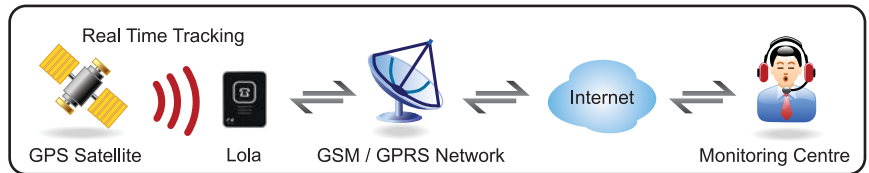

You are not working alone..

SOS
Alert

Man Down
Alert

Vibration
Alert

Real Time
Location

Speaker
Phone

GeoFencing

S911 LOLA for Lone Workers

Law Enforcement, Security Guards, Drivers, Real Estate Agents, Postal Workers

S911 LOLA for Lone Workers

S911 Lola brings innovation to the market as the ultra-small pendant GPS Location device with 2 way voice and real-time tracking. It has G sensor for man-down alert and geo-fencing capability for logistic and security of lone worker applications.

Features:

- High Sensitivity SiRF 4 AGPS
- SMS–GPRS–2 Way Voice
- Speaker Phone
- Auto Answer with vibration
- Geo-Fencing with In and Out alert
- G Sensor for Man-Down alert
- Over-speed alert
- Built-In data logger to record waypoint and event
- Real time dynamic position reporting based on time or distance
- Li-Ion Polymer battery 850mA/h
- Sleeping mode for up to 5 days
- Dimension: 5.4 x 4.0 x 1.6 cm / 2.1 x 1.5 x 0.6 inches