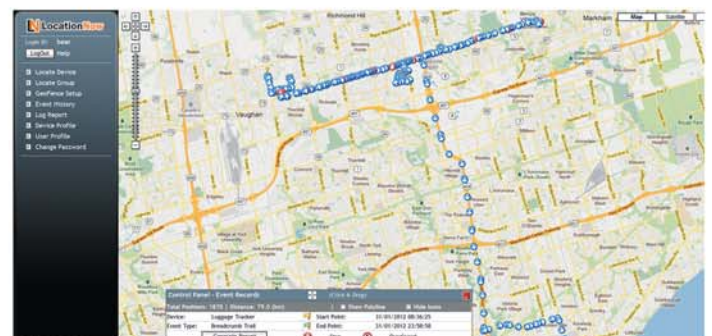

Features:

- High Sensitivity SiRF 4 AGPS
- SMS–GPRS–2 Way Voice
- Speaker Phone
- Auto Answer with vibration
- Geo-Fencing with In and Out alert
- G Sensor for Man-Down alert
- Over-speed alert
- Built-In data logger to record waypoint and event
- Real time dynamic position reporting based on time or distance
- Li-Ion Polymer battery 850mA/h
- Sleeping mode for up to 5 days
- Dimension: 5.4 x 4.0 x 1.6 cm / 2.1 x 1.5 x 0.6 inches

Locate your S911 Lola in real time on www.LocationNow.com